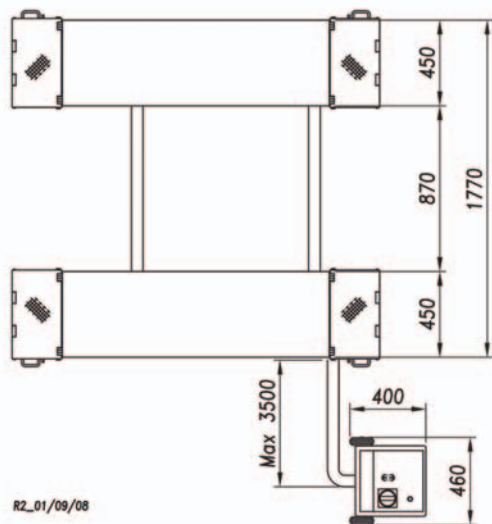

Options & Accessories

20mm Pads	OA 60603/20
40mm Pads	OA 60603/40
80mm Pads	OA 60603/80
Wheel Kit	OA 60568
Aux Ramp for Low Type Vehicles	OA 60160