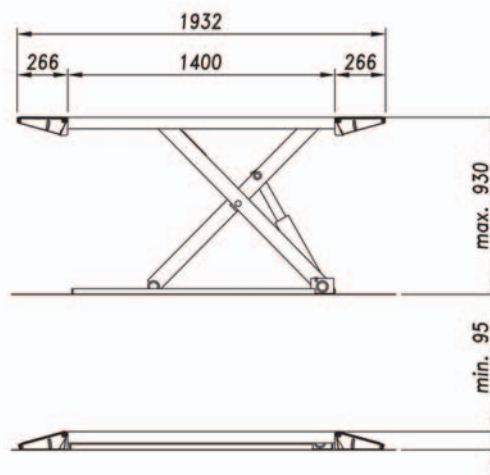

Options & Accessories

20mm Pads	OA 60603/20
40mm Pads	OA 60603/40
80mm Pads	OA 60603/80
Wheel Kit	OA 60568
Aux Ramp for Low Type Vehicles	OA 60160